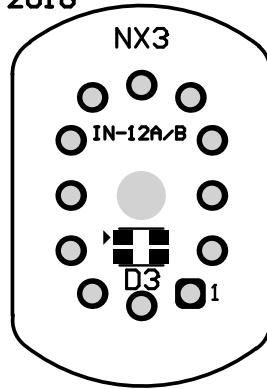

UP DOWN MODE

GRA & AFCH
NCT412 v1.0
12/11/2016

Warning! High voltage!

GRA & AFCH
www.gra-afch.com