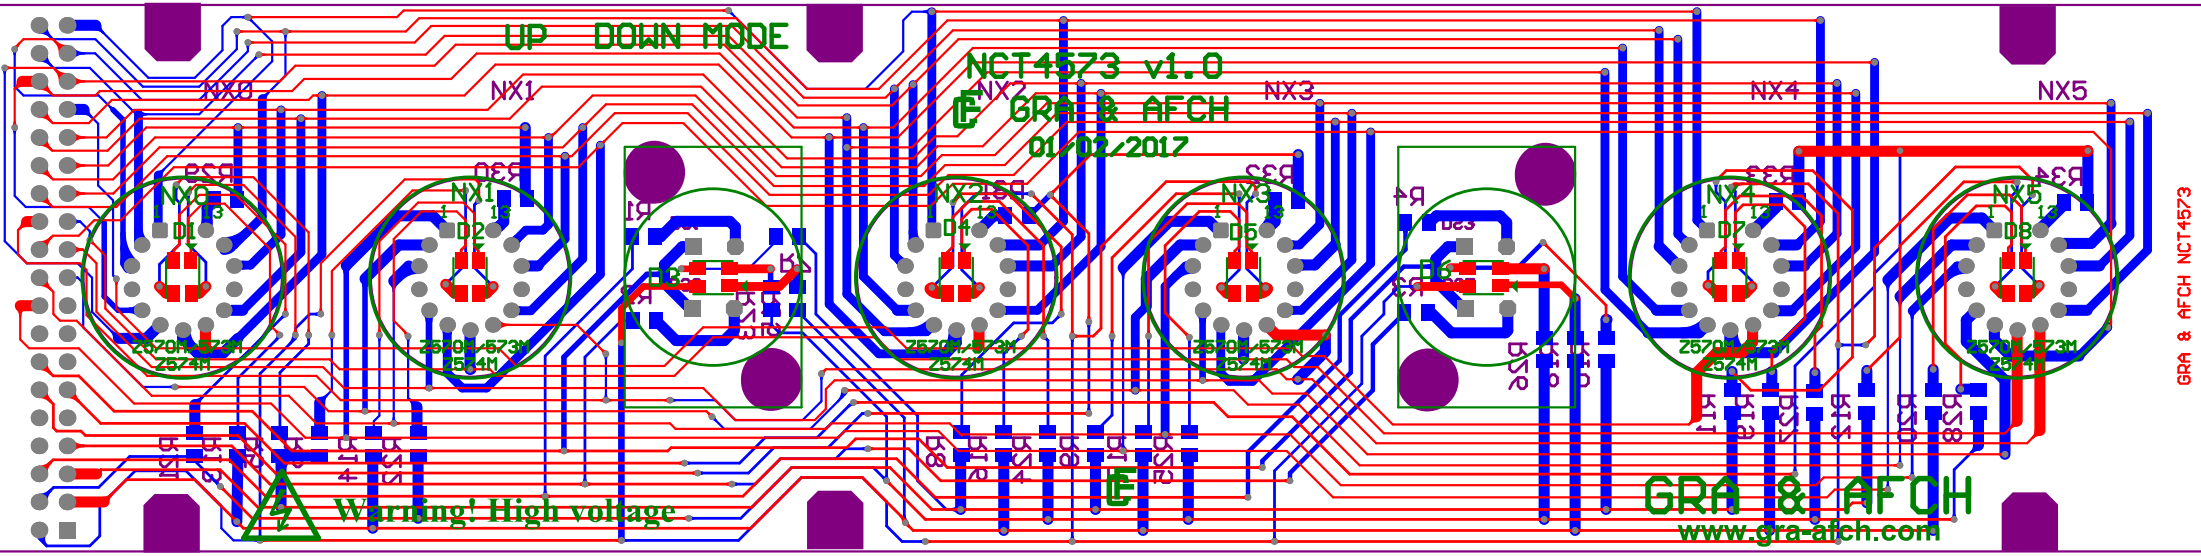

UP DOWN MODE

NCT4573 v1.0
GRA & AFCH
01/02/2017

Warning! High voltage

GRA & AFCH
www.gra-afch.com

GRA & AFCH NCT4573