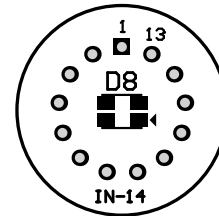

UP DOWN MODE

NCT414 v1.1

GRA & AFCH

NX2 01/02/2017

NX0

NX1

NX3

NX4

NX5

Warning! High voltage

GRA & AFCH
www.gra-afch.com